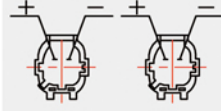

DYMB-9-023 For Dual

USA
劲炫 2.0

OE
Assy 1355A341