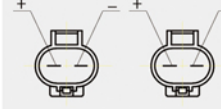

DYTY-7-012 For Dual

PREVIA ACR30
大霸王ACR30

OE
Assy 16711-28121