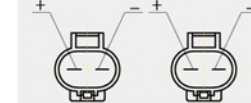

DYMZ-4-018 For Dual

ATENZA
阿特兹
OE
Assy 12-PEAJ-15-025A