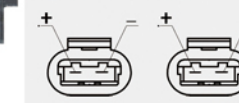

DYGM-3-010 For Dual

BUICK SAIL

老款雪佛兰赛欧

OE
Assy 5494493