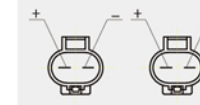

DYTY-7-049 For Dual

TY PRUS RAD & COND
CFA 04-09 **USA**
TERCEL 1.3L/1.5L 95-99

OE
Assy 16711-21100