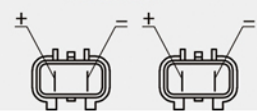

DYMB-9-011 For Dual
LANCER 09- USA
翼神
OE
Assy MR312899 B55AB1
B55095 B55A093
1355A087