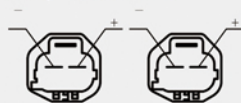

DYGM-3-043 For Dual

NEW CAPTIVA 12-15
新科帕奇 12-15

OE
Assy 95297048